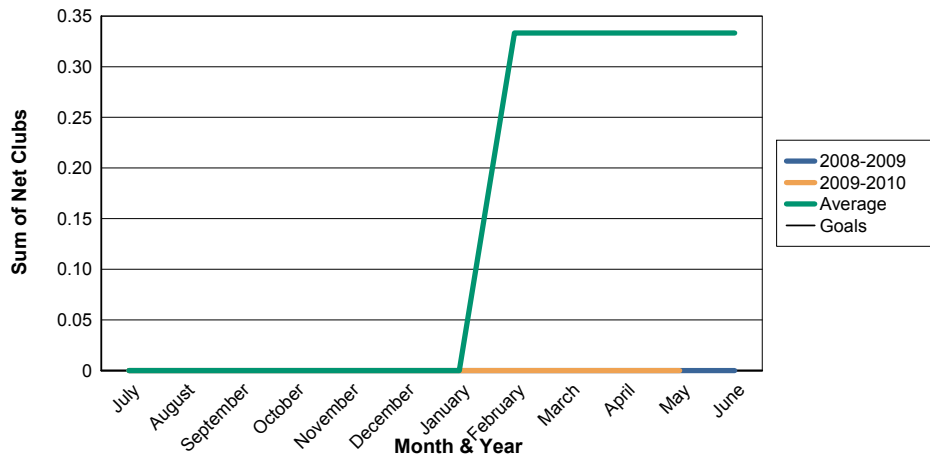

Sum of Net Clubs/ Month & Year

For District 112 B