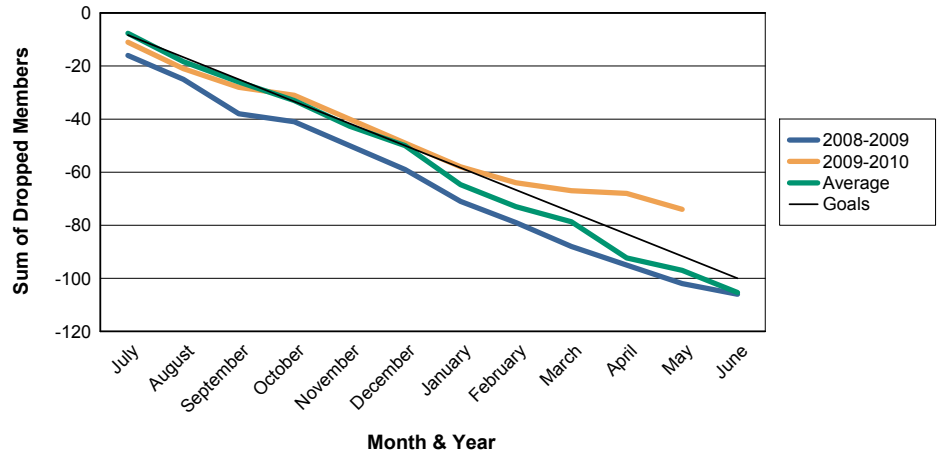

Sum of Dropped Members/ Month & Year

For District 112 B