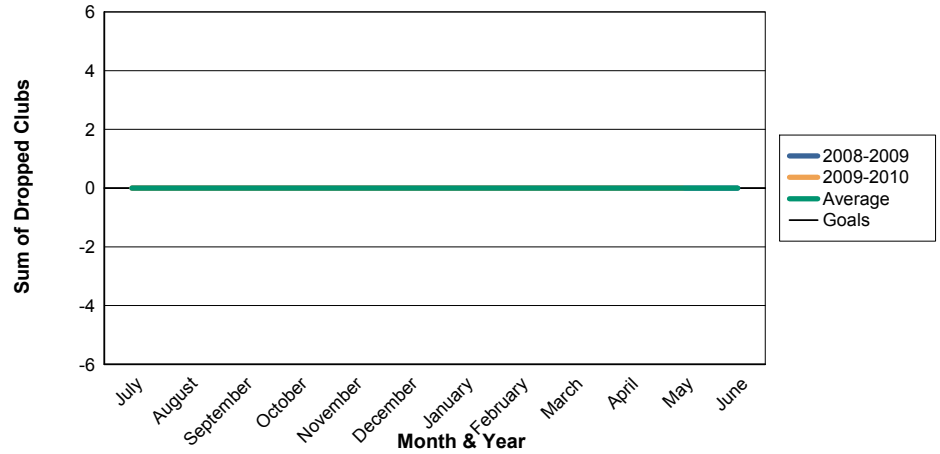

3 Year Comparisons for GMT Constitutional Area 4

By GMT District

As of May 2010

Sum of New Clubs/ Month & Year

For District 112 B

Sum of Dropped Clubs/ Month & Year

For District 112 B

Sum of Net Clubs/ Month & Year