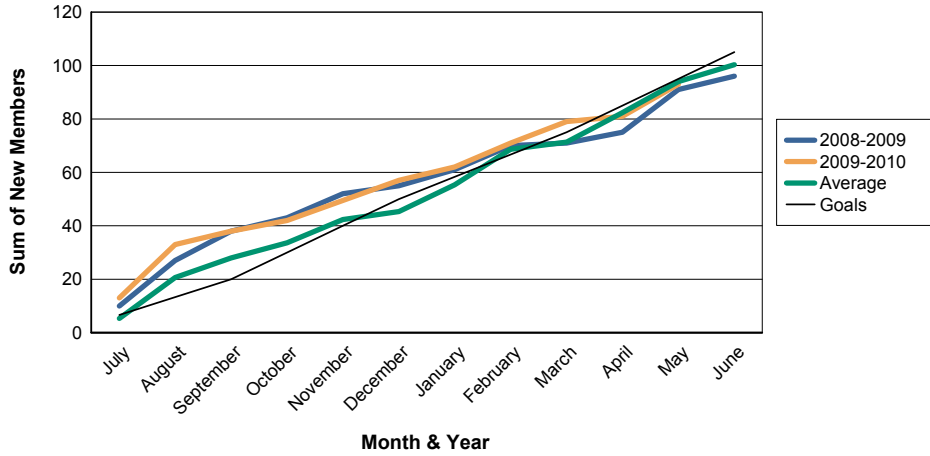

3 Year Comparisons for GMT Constitutional Area 4

By GMT District

As of May 2010

Sum of New Clubs/ Month & Year

For District 112 B

Sum of Dropped Clubs/ Month & Year

For District 112 B

Sum of Net Clubs/ Month & Year

For District 112 B

Sum of Charter Members/ Month & Year

For District 112 B

3 Year Comparisons for GMT Constitutional Area 4

By GMT District

As of May 2010

Sum of New Members/ Month & Year

For District 112 B

Sum of Dropped Members/ Month & Year

For District 112 B

Sum of Net Members/ Month & Year

For District 112 B