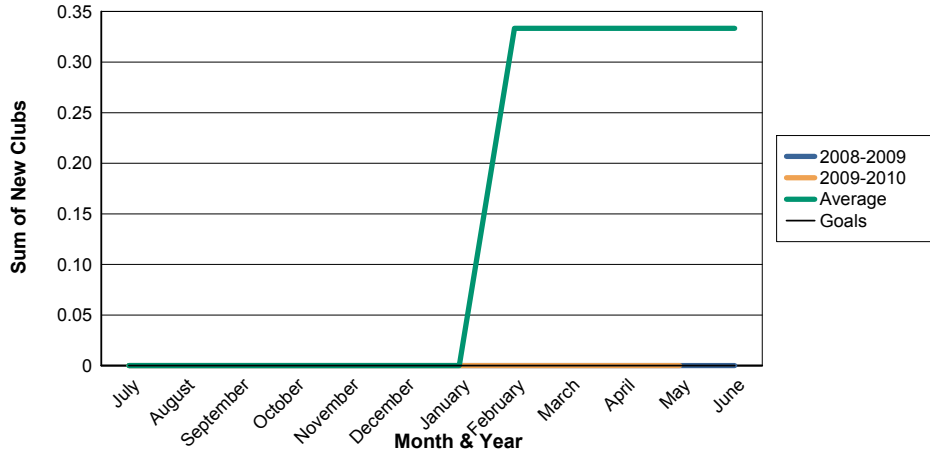

3 Year Comparisons for GMT Constitutional Area 4

By GMT District

As of May 2010

Sum of New Clubs/ Month & Year

For District 112 B

Sum of Dropped Clubs/ Month & Year

For District 112 B

Sum of Net Clubs/ Month & Year