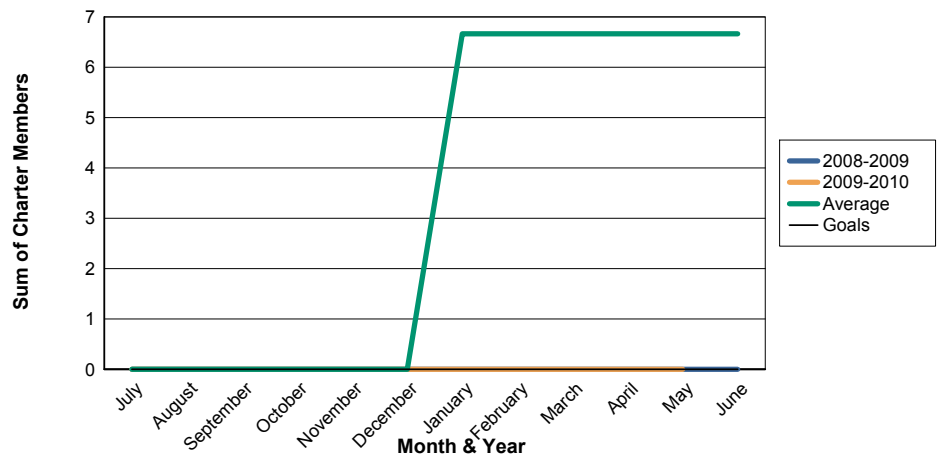

Sum of Charter Members/ Month & Year

For District 112 B